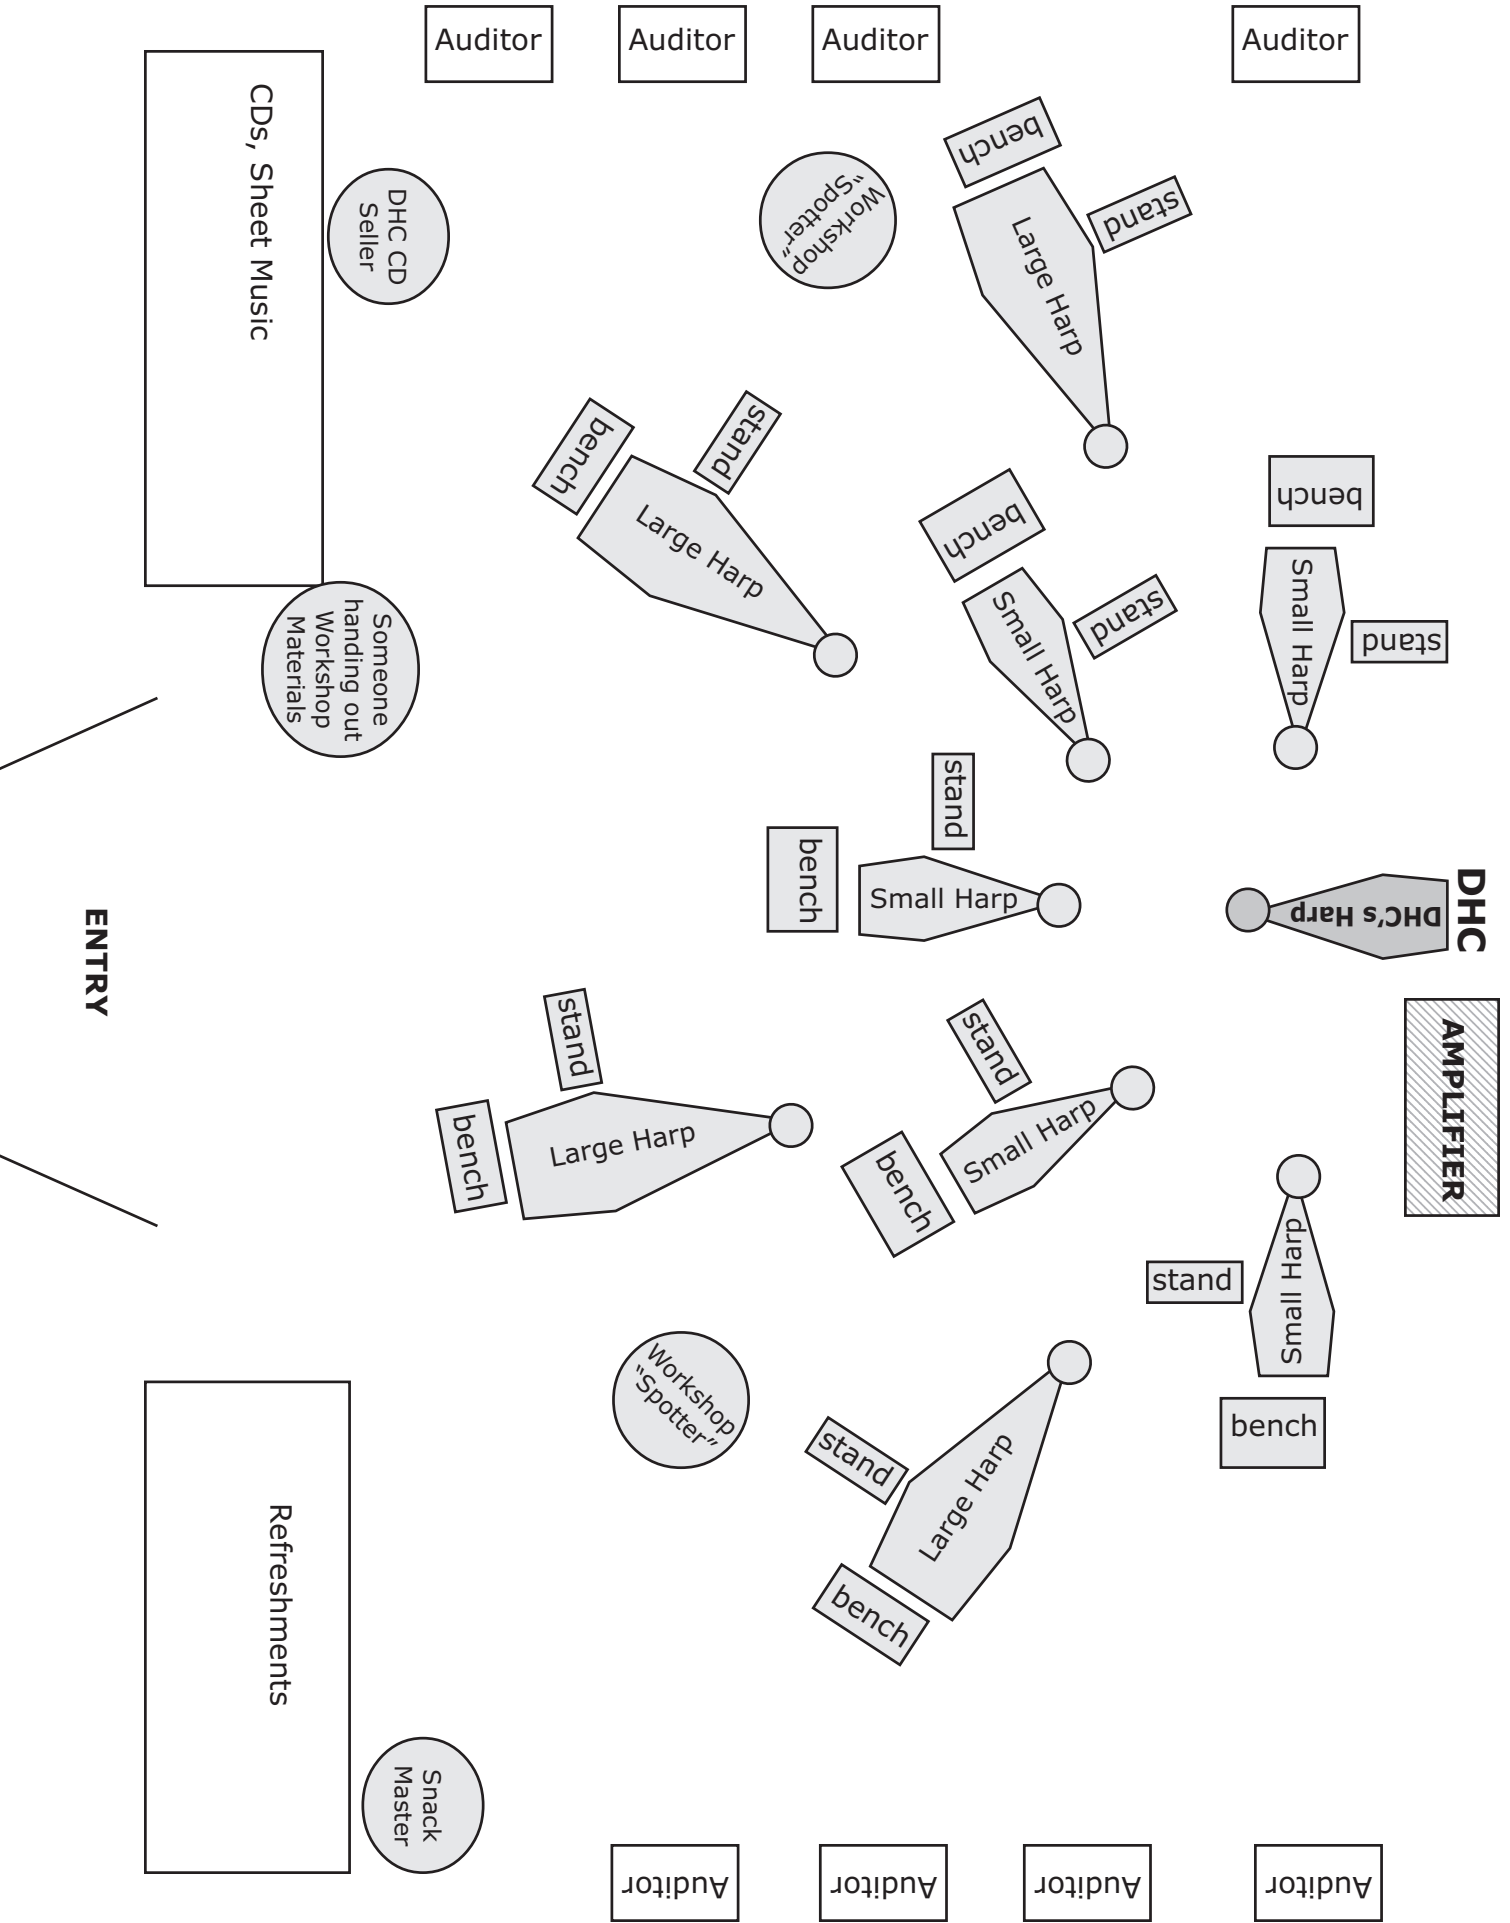

DHC Standard Workshop Set-Up Diagram

Auditor

Auditor

Auditor

Auditor

Auditor

Auditor

Auditor

Large Harp

Large Harp

Large Harp

Large Harp

bench

bench

bench

bench

bench

bench

stand

stand

stand

stand

stand

stand

stand

stand

bench